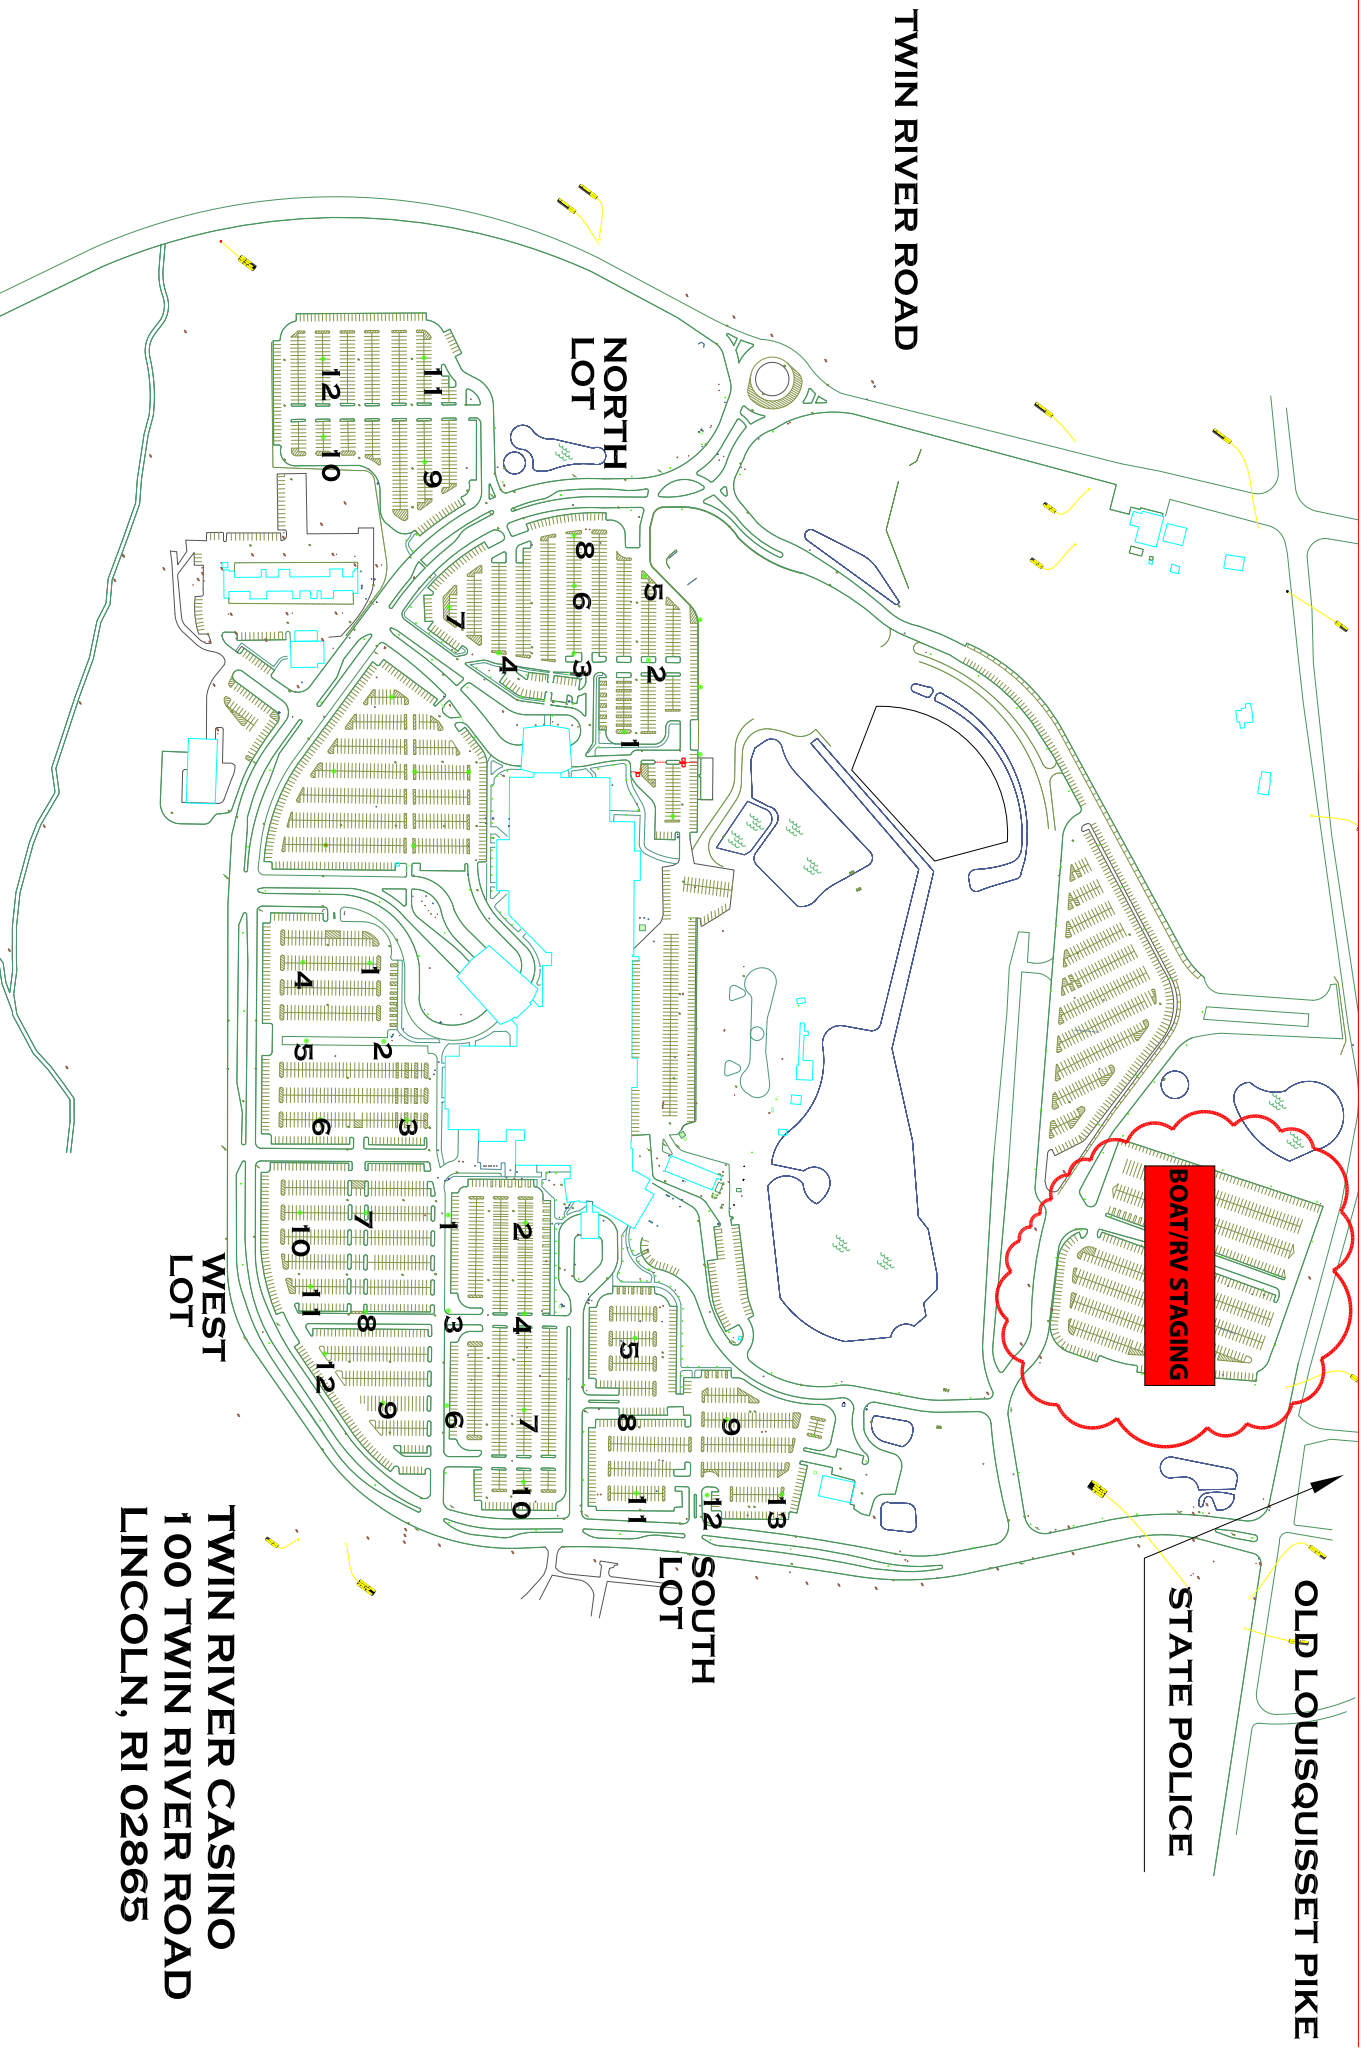

2024 Rhode Island Boat/RV SHOW

Move In/Out and Staging

BOAT/RV STAGING: Twin Rivers Casino- See Map

Pre-Show:

Monday, January 15th through Thursday, January 18
8am to 7pm

*See color coded staging map for assigned locations

Post-Show Staging:

Sunday, January 21 through Tuesday, January 23
5pm Sunday through 7pm Tuesday

MOVE IN:

Wednesday, January 17:

8:00 am Petes
Twin Cities
Rhode Island Watercraft

Thursday, January 18:

8:00 am Motorsports Nation
Inland Marine
MnM

Noon Bass Pro Shops
10 x 10 Vendors

MOVE OUT:

Sunday, January 21:

5:00 pm Everything must be removed from buildings by
11:00pm **NO EXCEPTIONS**

**SEE FINES AND DISQUALIFICATIONS FOR EARLY MOVE-OUT AND TEAR DOWN
ON WEBSITE**

TWIN RIVER ROAD

NORTH LOT

WEST LOT

SOUTH LOT

BOAT/RV STAGING

STATE POLICE

OLD LOUISQUISSET PIKE

TWIN RIVER CASINO
100 TWIN RIVER ROAD
LINCOLN, RI 02865