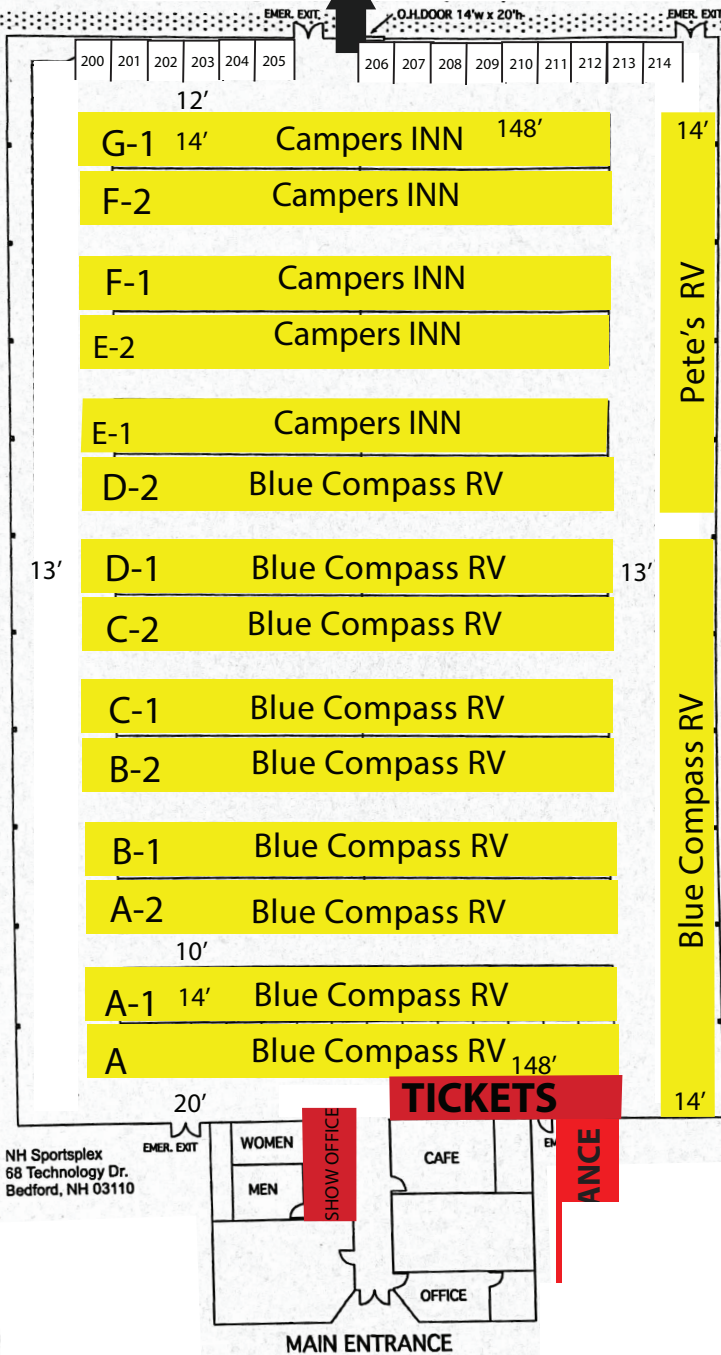

TO BACK BUILDING & MORE RV'S

**NEW HAMPSHIRE RV SHOW**

**BEDFORD SPORTSPLEX  
BEDFORD, N.H.**

**BACK BUILDING**

NH Sportsplex  
68 Technology Dr.  
Bedford, NH 03110