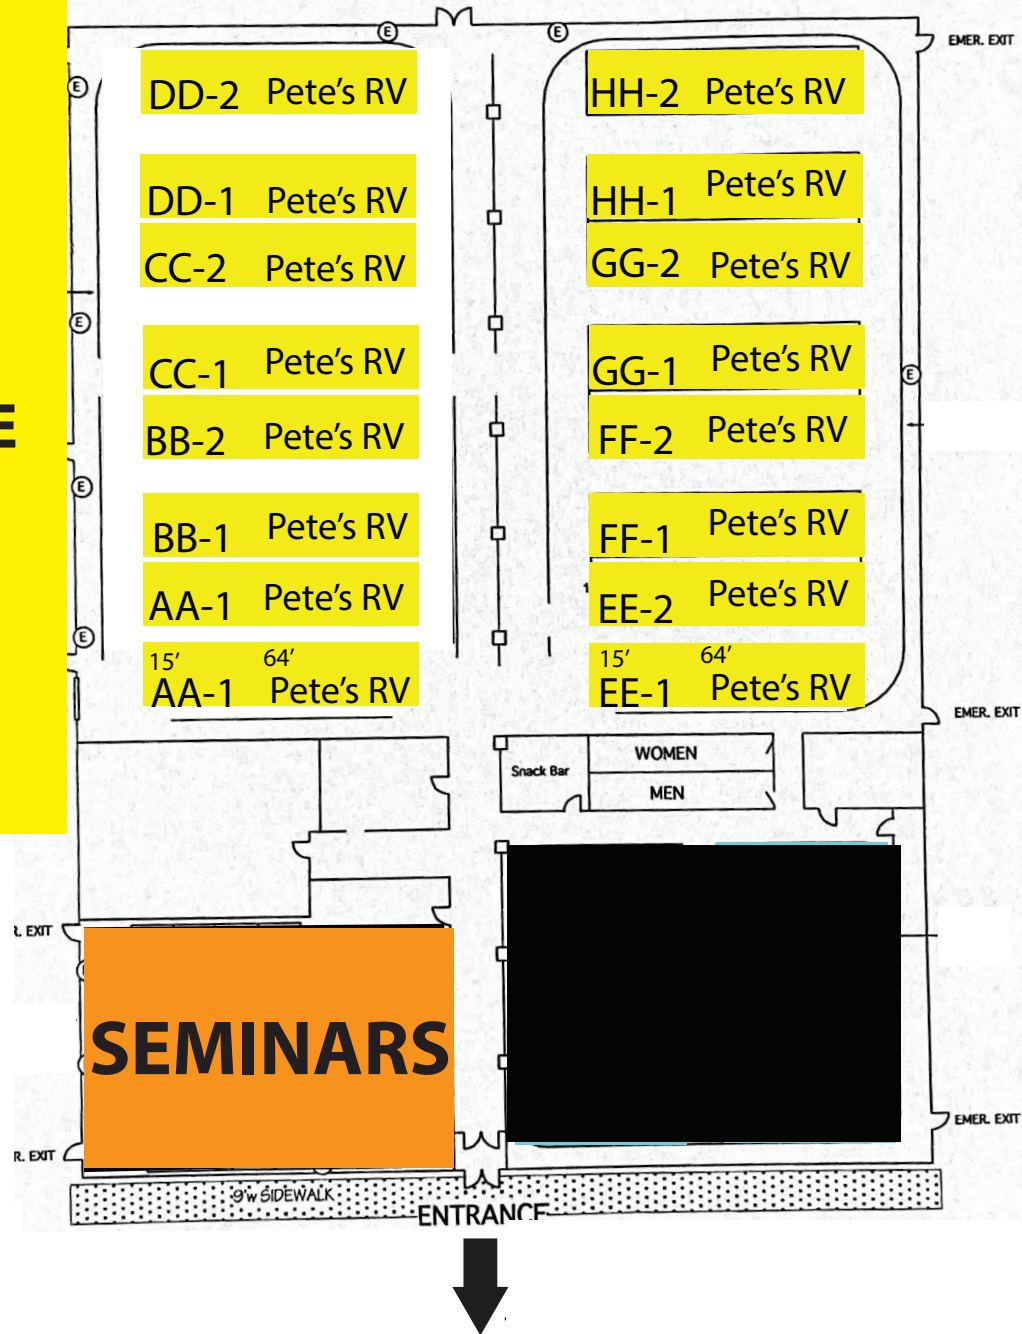

TO BACK BUILDING & MORE RV'S

**NEW HAMPSHIRE RV SHOW**

**BEDFORD SPORTSPLEX  
BEDFORD, N.H.**

**BACK BUILDING**

NH Sportsplex  
68 Technology Dr.  
Bedford, NH 03110