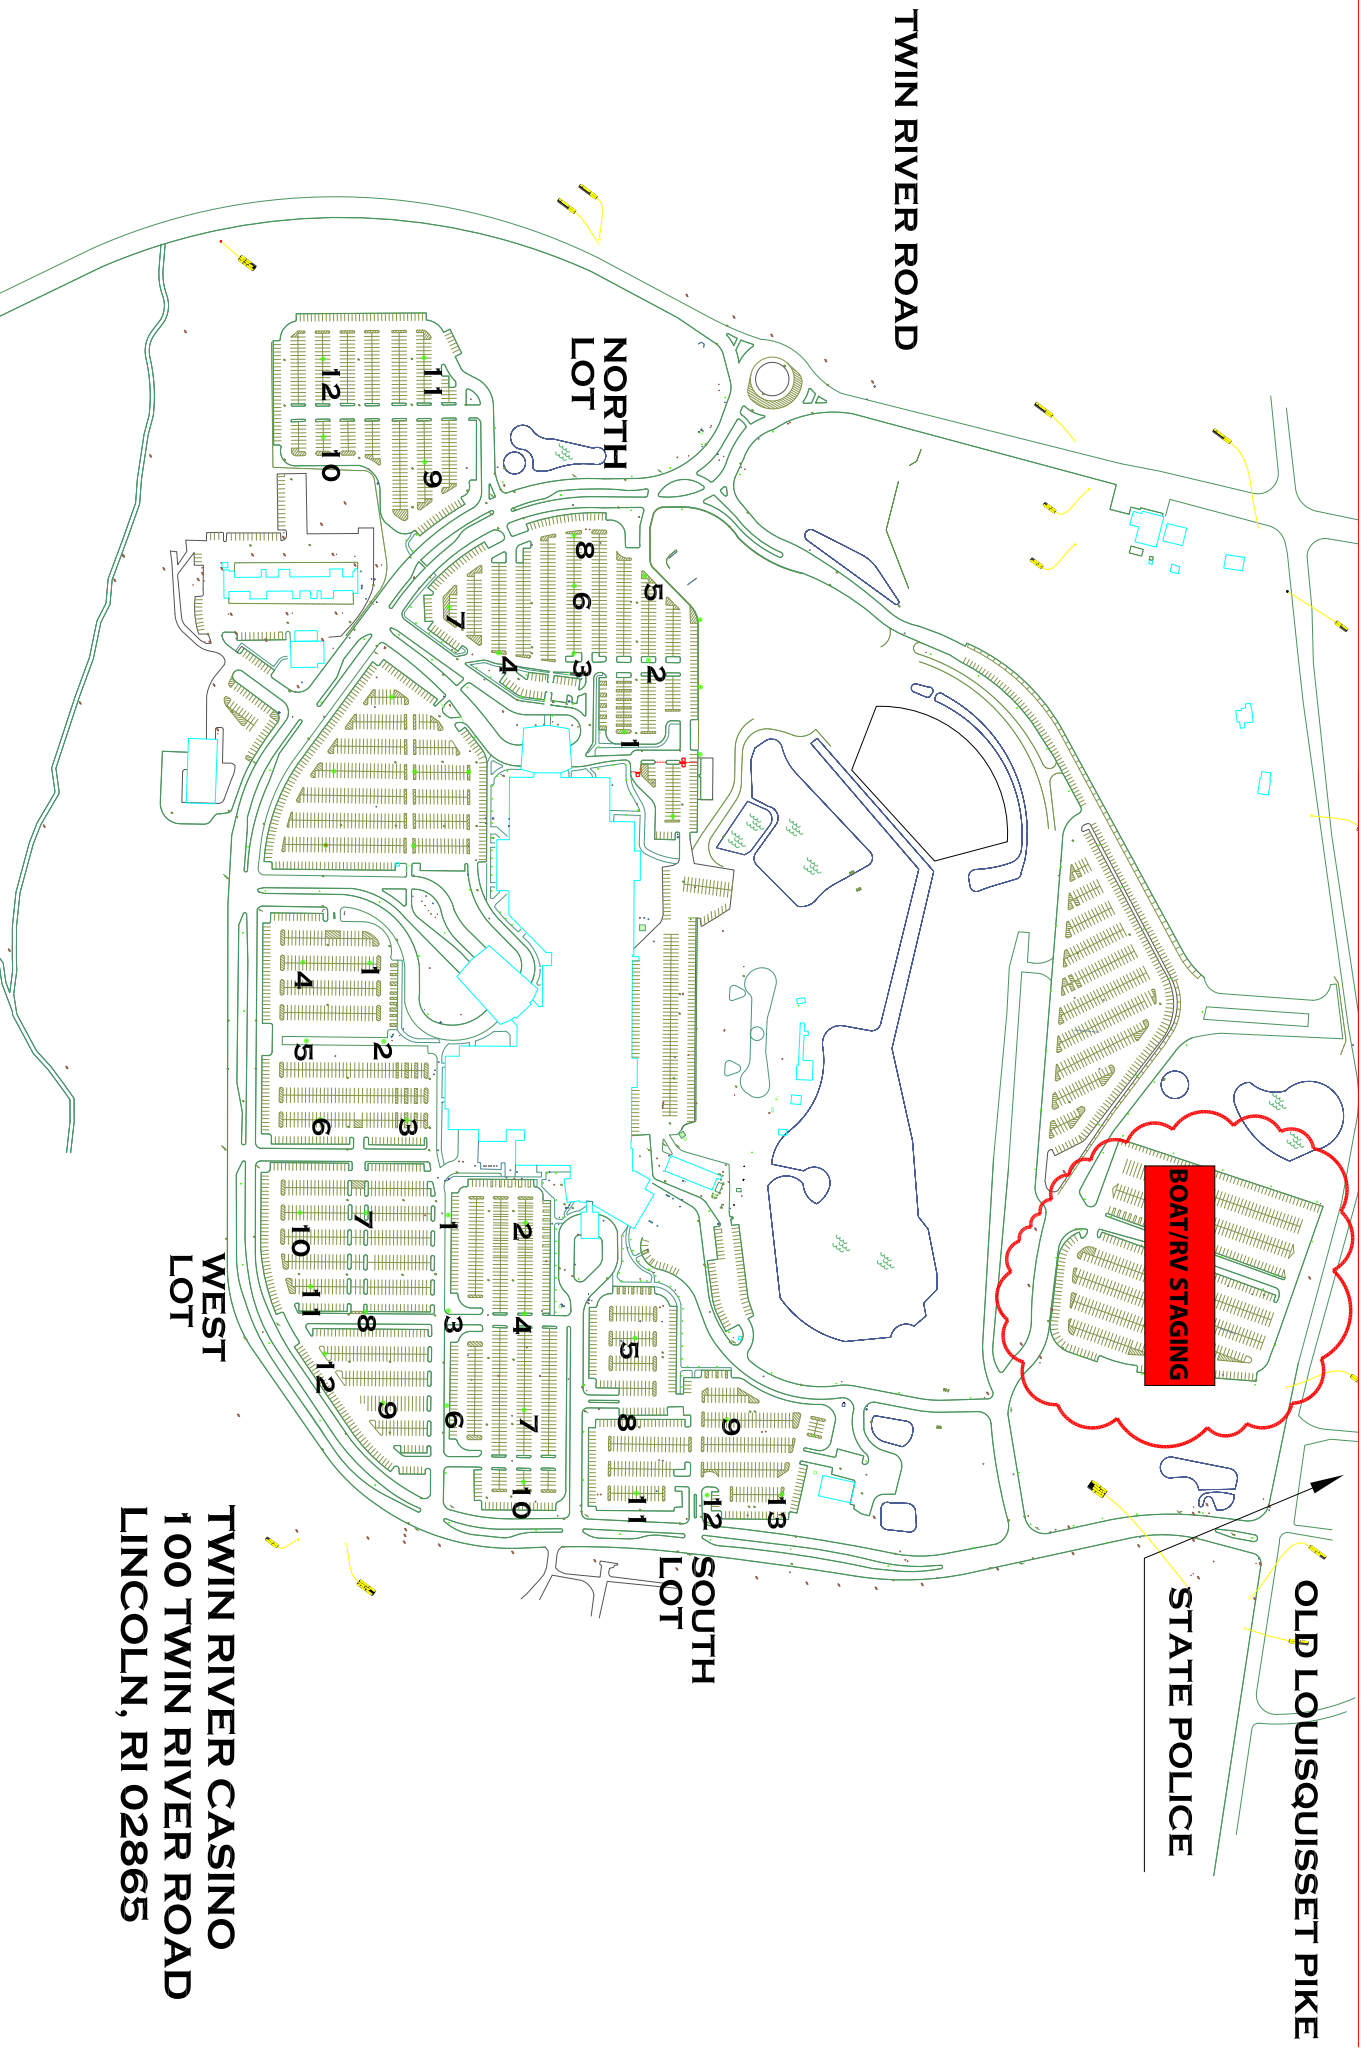

## Move In/Out and Staging

**BOAT/RV STAGING:** Twin Rivers Casino- See Map

**Pre-Show:**

Monday, February 19 through Thursday, January 22  
8am to 7pm

\*See color coded staging map for assigned locations

**Post-Show Staging:**

Sunday, February 25 through Tuesday, February 27  
5pm Sunday through 7pm Tuesday

**MOVE IN:**

**Wednesday, February 21:**

8:00 am Petes  
Campers Inn

**Thursday, February 22:**

8:00 am Petes  
Campers Inn

10:00 am Space 115

12:00 noon 10 x 10 Vendors

1:00pm Longview

**MOVE OUT:**

**Sunday, February 25:**

5:00 pm Everything must be removed from buildings by  
11:00pm **NO EXCEPTIONS**

**SEE FINES AND DISQUALIFICATIONS FOR EARLY MOVE-OUT AND TEAR DOWN  
ON WEBSITE**

TWIN RIVER ROAD

NORTH LOT

WEST LOT

SOUTH LOT

BOAT/RV STAGING

STATE POLICE

OLD LOUISQUISSET PIKE

TWIN RIVER CASINO  
100 TWIN RIVER ROAD  
LINCOLN, RI 02865